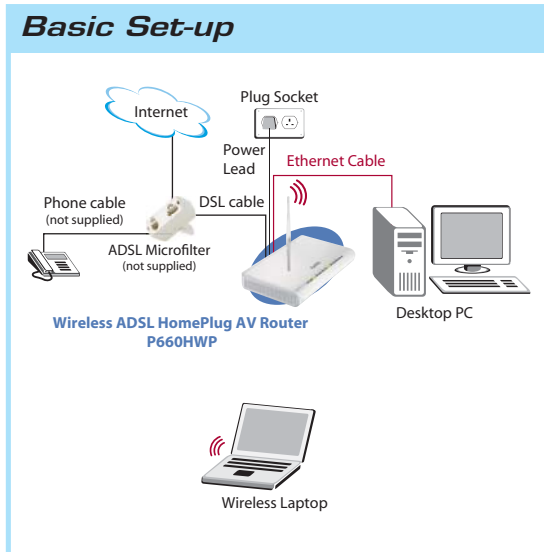

The ZyXEL P660HWP Wireless ADSL Router with in-built PowerLine HomePlug AV is an all in one device that allows you to stream content using your HomePlug network and securely surf the Internet wirelessly. The 200Mbps HomePlug AV allows you to use your electrical mains as a high-speed network* for applications like video streaming to your HDTV without the need for additional cables. This is the ideal wireless router for home users, small and home offices.

* An additional 200Mbps PowerLine HomePlug device may be required.

Easy to Install

- < Integrated 200Mbps HomePlug AV - compatible with ZyXEL's 200Mbps PowerLine HomePlug AV products
- < Simple to set-up 128bit AES encryption security
- < Easy set-up – simple colour coded cables with labels

Advanced Features

- < Media Bandwidth Management for prioritising gaming, voice and Internet
- < Fully configurable firewall offering Stateful Packet Inspection (SPI)
- < Supports VPN pass through for secure home working solutions
- < HomePlug AV Management for changing network key and traffic management

HOMEPLUG AV ROUTER

System Requirements

P660HWP Wireless ADSL Router with in-built PowerLine HomePlug AV

- Active ADSL Broadband connection
- 802.11b 11Mbps/802.11g 54Mbps/802.11g+ 125Mbps Wireless adapter or an Ethernet port and cable for each connected PC
- Internet Browser installed on a connected PC
- Internet Explorer 5.0 or higher or equivalent
- If you wish to use HomePlug as a network you will require additional PowerLine HomePlug AV compliant devices