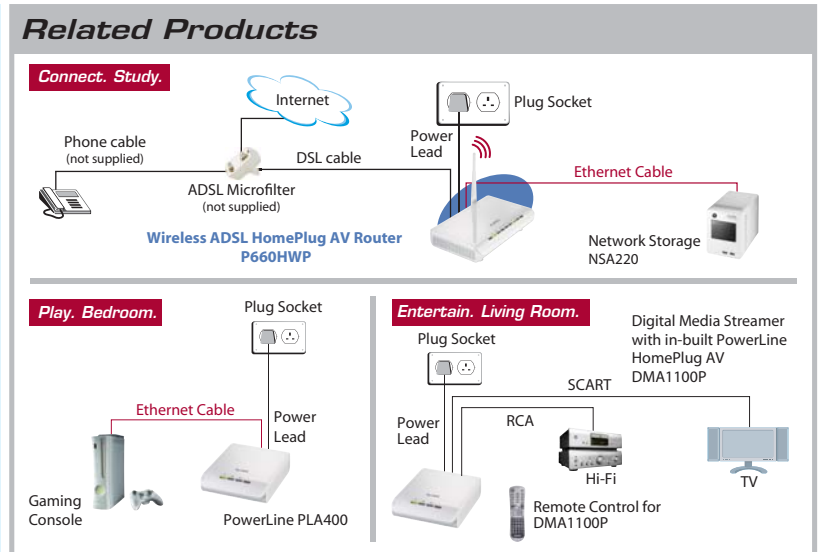

The ZyXEL P660HWP Wireless ADSL Router with in-built PowerLine HomePlug AV is an all in one device that allows you to stream content using your HomePlug network and securely surf the Internet wirelessly. The 200Mbps HomePlug AV allows you to use your electrical mains as a high-speed network* for applications like video streaming to your HDTV without the need for additional cables. This is the ideal wireless router for home users, small and home offices.

* An additional 200Mbps PowerLine HomePlug device may be required.

Easy to Install

- < Integrated 200Mbps HomePlug AV - compatible with ZyXEL's 200Mbps PowerLine HomePlug AV products
- < Simple to set-up 128bit AES encryption security
- < Easy set-up – simple colour coded cables with labels

Advanced Features

- < Media Bandwidth Management for prioritising gaming, voice and Internet
- < Fully configurable firewall offering Stateful Packet Inspection (SPI)
- < Supports VPN pass through for secure home working solutions
- < HomePlug AV Management for changing network key and traffic management

HOMEPLUG AV ROUTER

System Requirements

P660HWP Wireless ADSL Router with in-built PowerLine HomePlug AV

- Active ADSL Broadband connection
- 802.11b 11Mbps/802.11g 54Mbps/802.11g+ 125Mbps Wireless adapter or an Ethernet port and cable for each connected PC
- Internet Browser installed on a connected PC
- Internet Explorer 5.0 or higher or equivalent
- If you wish to use HomePlug as a network you will require additional PowerLine HomePlug AV compliant devices