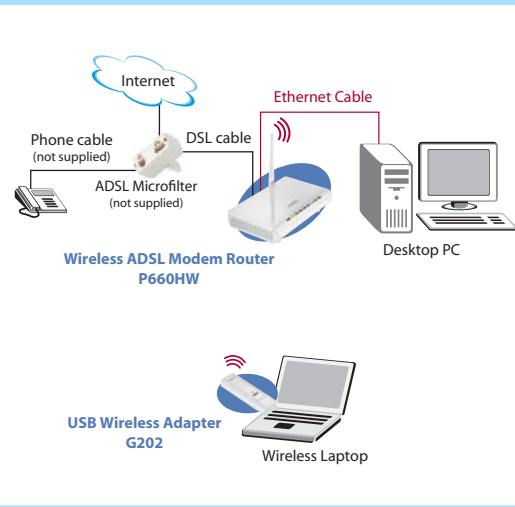

System Requirements

P660HW Wireless ADSL Modem Router

- Active ADSL Broadband connection
- 802.11b 11Mbps/802.11g 54Mbps Wireless adapter or an Ethernet port and cable for each connected PC
- Internet Browser installed on a connected PC. Internet Explorer 5.0 or higher or equivalent

G202 USB Wireless Adapter

- PC with Pentium II and 300 MHz or above CPU
- Spare USB slot (USB 2.0 slot needed for faster 54Mbps data rate)

Basic Set-up