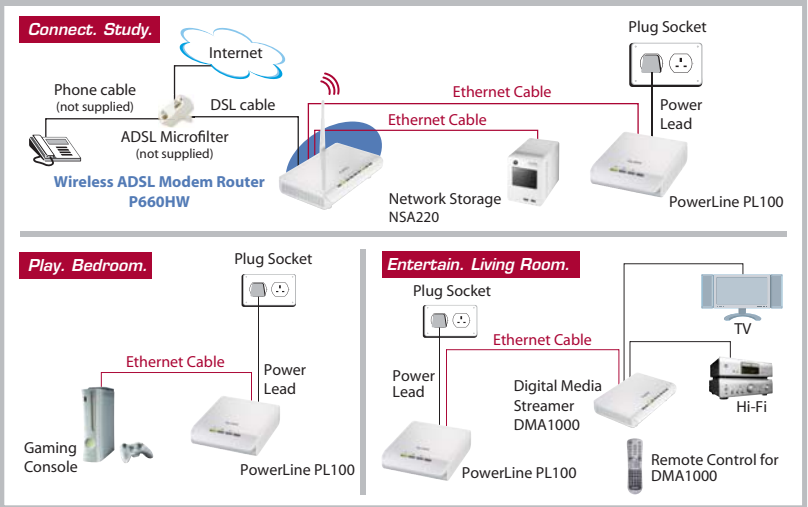

Related Products

Technical Specifications

ADSL Compliance	Works with all UK ADSL Service Providers ADSL, ADSL2, ADSL2+ (up to 24Mbps), Reach-Extended ADSL (RE ADSL)
ADSL Interface	RJ-11 Connector for P660HW over POTS
LAN Interface	4-port Switch dual speed 10 Mbps or 100 Mbps. Auto MDI/MDIX
WLAN Interface	54Mbps 802.11g (compatible with 802.11b 11Mbps clients), 2dBi Fixed Antenna
WLAN Security	WEP, WPA, WPA2, WPA-PSK, WPA2-PSK, TKIP, AES. 802.1x Authentication, RADIUS and MAC Address Filtering
LED Status Indicators	On/Off, 4 x LAN Ports, WLAN, ADSL Connected and Internet Connected
On/Off Switch	Yes with factory reset button
P660HW Dimensions	H 35mm x W 190mm x D 130mm.
Lifetime Technical Support Hotline	+ 44 (0) 845 2267839 local call rate up to 4p per minute
Warranty	Two year ZyXEL Manufacturer Warranty

Copyright © 2007 ZyXEL Communications Corp. All rights reserved. ZyXEL logo is a registered trademark of ZyXEL Communications Corp. All other brands, product names or trademarks mentioned are the property of their respective owners. All specifications are subject to change without notice.

ZyXEL Communications UK Ltd
11 The Courtyard, Eastern Road,
Bracknell, Berkshire,
RG12 2XB, United Kingdom

Technical & Customer Support
Email: support@zyxel.co.uk
Telephone: +44 (0) 845 2267839
www.zyxel.co.uk